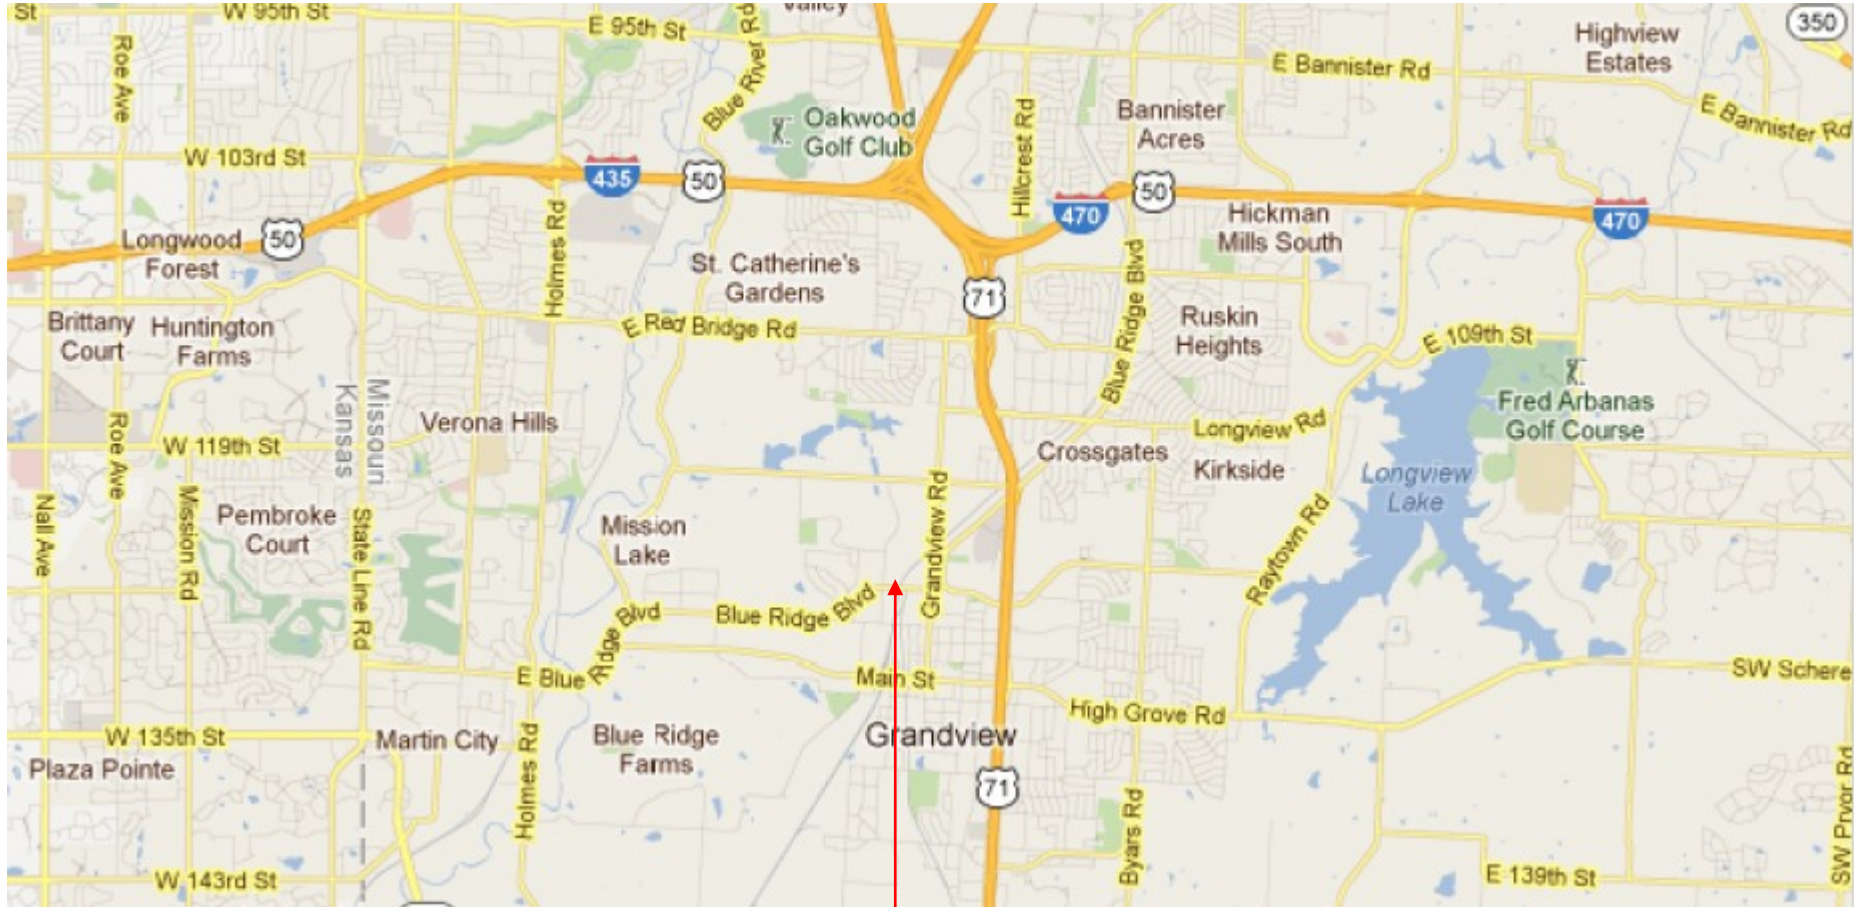

FORMER BRANCATO CATERING

STREET VIEW

SITE